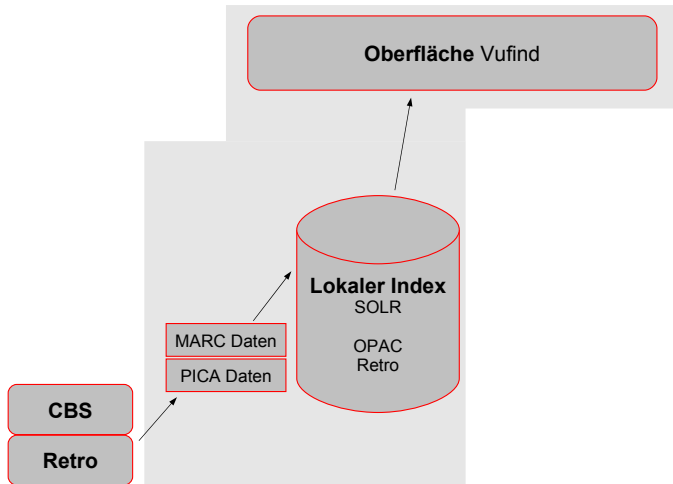

Oberfläche und Index