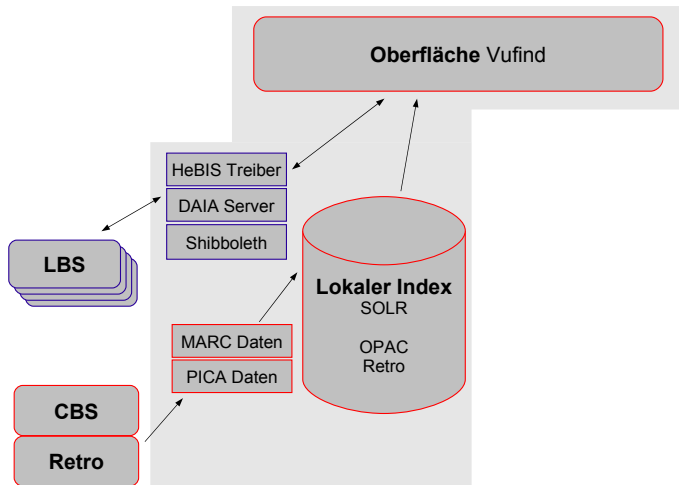

Verbindung zum Lokalsystem